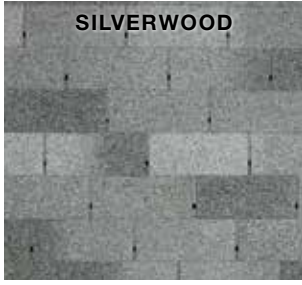

# DURA-SEAL™ AR\*

ANTIQU BROWN

BLACK OAK

DOVE WHITE

REFLECTIVE

HEATHER

MIDNIGHT BLACK

NATURAL WOOD

OXFORD GREY

RUSTIC SLATE

SIENNA BLEND

SILVERWOOD

STORM GREY

WEATHERED WOOD

## COLOR AVAILABILITY

	Antique Brown	Black Oak	Dove White	Heather	Midnight Black	Natural Wood	Oxford Grey	Rustic Slate	Sienna Blend	Silverwood	Storm Grey	Weathered Wood
Dura-Seal™ AR	●	●	●	●	●	●	●	●	●	●	●	●