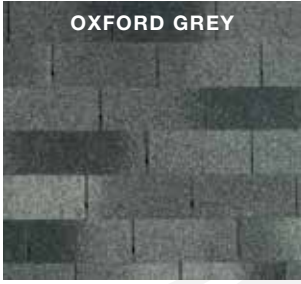

# DURA-SEAL™ AR\*

ANTIQU BROWN

BLACK OAK

DOVE WHITE

REFLECTIVE

HEATHER

MIDNIGHT BLACK

NATURAL WOOD

OXFORD GREY

RUSTIC SLATE

SIENNA BLEND

SILVERWOOD

STORM GREY

WEATHERED WOOD

## COLOR AVAILABILITY

	Antique Brown	Black Oak	Dove White	Heather	Midnight Black	Natural Wood	Oxford Grey	Rustic Slate	Sienna Blend	Silverwood	Storm Grey	Weathered Wood
Dura-Seal™ AR	●	●	●	●	●	●	●	●	●	●	●	●